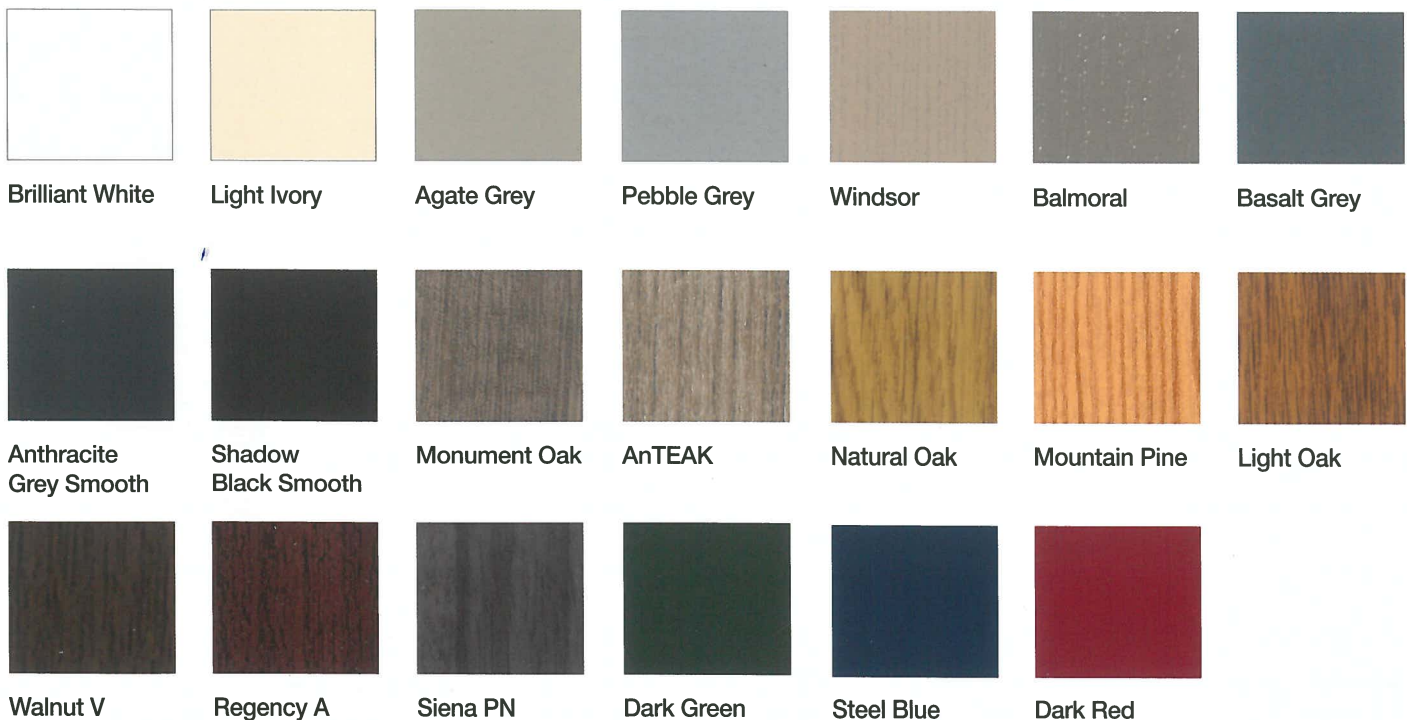

An incredible choice of colours.

Colours

The following colours are available X-Stock, 10 day or 4 week lead times.

The following colours are available to agreed lead times, typically 4 weeks.

Please note: Colours may appear different on certain PC's and before making a final decision we recommend that you visit our showroom to see the exact colours.